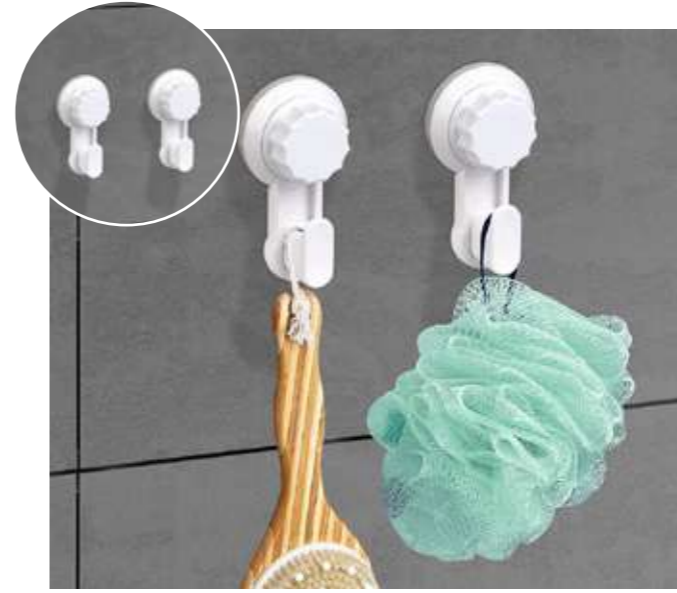

Ürün Renkleri / Product Colors

grande
Series

2 FAKLI SABİTLEME SİSTEMİ 2 DIFFERENT FIXING SYSTEMS

OPTION 1 Self Adhesive

OPTION 2 Dowelled

GRANDE SERİSİ
GRANDE SERIES

grande
Series

Grande Askı İkili
Grande Hanger (2 Pcs.)