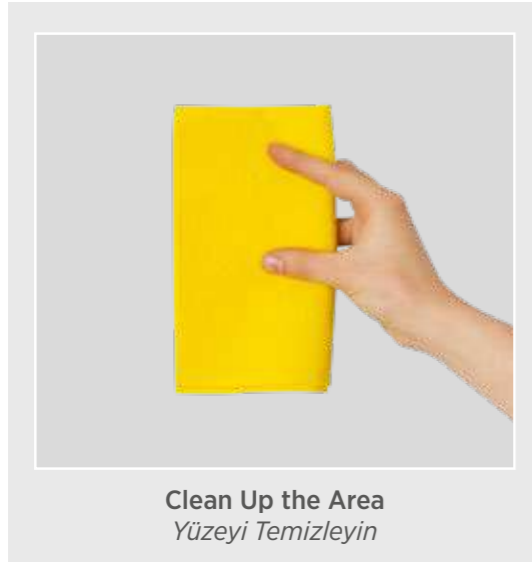

Ürün Renkleri / Product Colors

grande
Series

2 FAKLI SABİTLEME SİSTEMİ 2 DIFFERENT FIXING SYSTEMS

OPTION 1 Self Adhesive

OPTION 2 Dowelled

GRANDE SERİSİ
GRANDE SERIES

grande
Series

Grande Askı İkili
Grande Hanger (2 Pcs.)